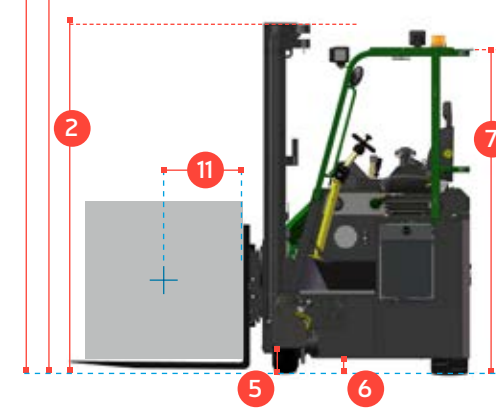

SiDEWARD MODE

REF.	DESCRIPTION	CB5		CB6	
		Std.		Optional	
1 a	Standard. Lift Height	157"	193"	216"	236"
1 b	Free Lift Height	0"	52"	60"	67"
2	Height Mast Closed	105"	88"	96"	103"
3	Max. (Mast raised)	190"	228"	251"	270"
4	Overall Length	103"			
5	Ground Clearance Under Mast	5"			
6	Ground Clearance to Wheelbase Center	4"			
7	Height of Overhead Guard	88½"			
8	Width	59"			
9	Outside Spread of Fork Arms	52½"			
10	Track Front	52"			
11	Load Center Distance	24"			
12	Overhang Front	12½"			
13	Wheel Base	43½"			
14	Overhang Back	5½"			
15	Length From Face of Fork	61"			
16	Approach Angle	30°			
17	Ramp Angle	15°			
18	Departure Angle	30°			
19	Forward Tilt	3°			
20	Backward Tilt	6°			
21	Minimum Outside Radius	55"			
A	Capacity	5,000 lbs		6,000 lbs	
B	Unladen Weight	12,000 lbs		12,900 lbs	
C	Maximum Ground Speed	9 mph			
D	Gradeability	10%			
E	3 ltr GM LPG	65 HP			
F	Electrics	12 Volt			
G	Fork Section	5" x 2" x 42"			
H	16 x 7 – 10.5 Front Tire x 2	OD 16" / Width 7"			
I	22 x 10 x 16 Rear Tire x 1	OD 22" / Width 10"			
J	Standard Color	Green and Gray			
K	Suspension Seat	Grammer MSG 65			

rev. 2.1