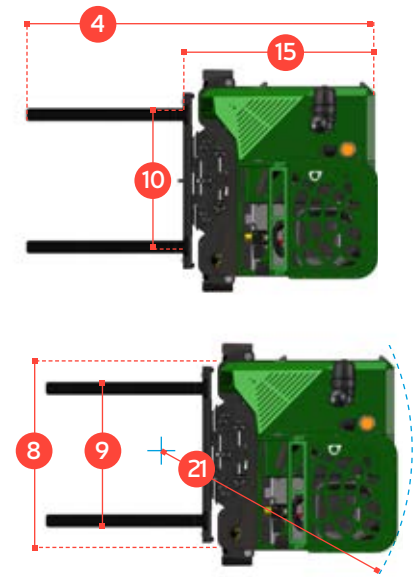

SiDEWARD MODE

REF.	DESCRIPTION	CB5		CB6	
		Std.		Optional	
1 a	Standard. Lift Height	157"	193"	216"	236"
1 b	Free Lift Height	0"	52"	60"	67"
2	Height Mast Closed	105"	88"	96"	103"
3	Max. (Mast raised)	190"	228"	251"	270"
4	Overall Length	103"			
5	Ground Clearance Under Mast	5"			
6	Ground Clearance to Wheelbase Center	4"			
7	Height of Overhead Guard	88½"			
8	Width	59"			
9	Outside Spread of Fork Arms	52½"			
10	Track Front	52"			
11	Load Center Distance	24"			
12	Overhang Front	12½"			
13	Wheel Base	43½"			
14	Overhang Back	5½"			
15	Length From Face of Fork	61"			
16	Approach Angle	30°			
17	Ramp Angle	15°			
18	Departure Angle	30°			
19	Forward Tilt	3°			
20	Backward Tilt	6°			
21	Minimum Outside Radius	55"			
A	Capacity	5,000 lbs		6,000 lbs	
B	Unladen Weight	12,000 lbs		12,900 lbs	
C	Maximum Ground Speed	9 mph			
D	Gradeability	10%			
E	3 ltr GM LPG	65 HP			
F	Electrics	12 Volt			
G	Fork Section	5" x 2" x 42"			
H	16 x 7 – 10.5 Front Tire x 2	OD 16" / Width 7"			
I	22 x 10 x 16 Rear Tire x 1	OD 22" / Width 10"			
J	Standard Color	Green and Gray			
K	Suspension Seat	Grammer MSG 65			

rev. 2.1