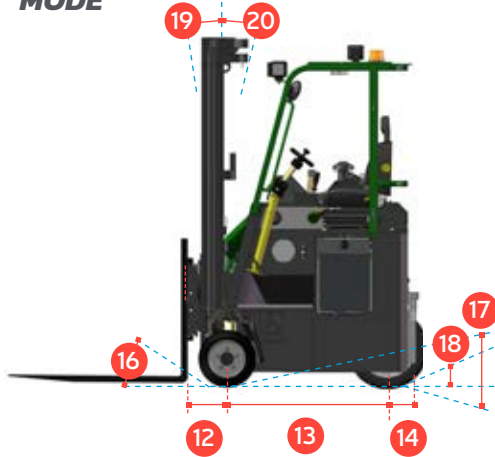

COMBi-CB

FRONTAL MODE