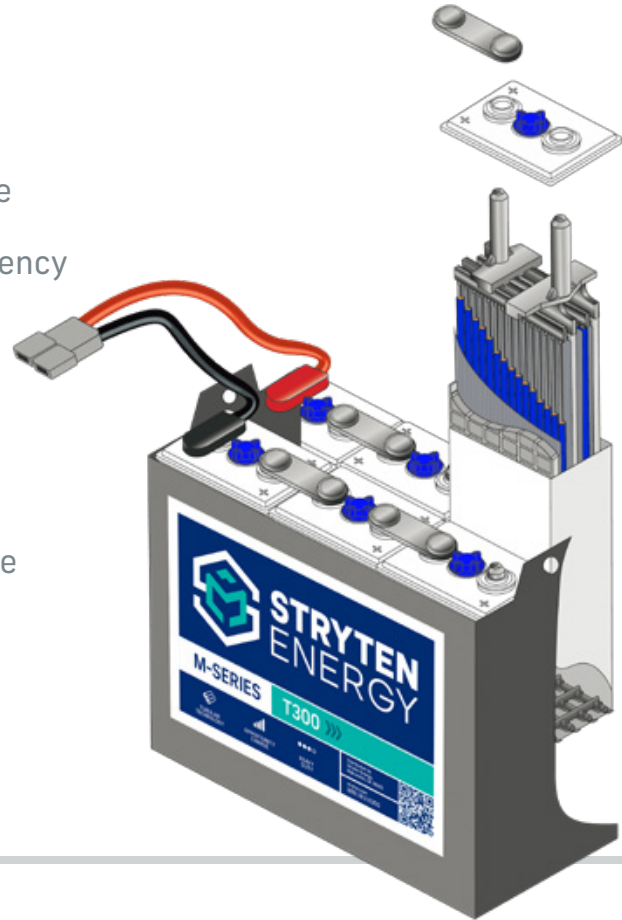

# T300 >>>

Stryten Energy Tubular T300 batteries deliver premium cost-efficient power, and are more durable and dependable than traditional flat-plate designs. T300 batteries are the right choice for every day, conventional use and are ideal for opportunity charging operations. Featuring Stryten Energy's round tubular technology, which provides longer run times than competitive square tube designs, T300 batteries can achieve up to 1800 cycles at 80% depth-of-discharge (DOD).

### CONVENTIONAL MAINTENANCE TUBULAR

- Engineered for premium heavy-duty performance
- Enhanced grid design for increased energy efficiency
- Increased positive spine diameter for longer life and greater efficiency
- Improved separator technology for added vibration protection
- Superior gauntlet design ensures plate and active material integrity
- Approved for opportunity and fast charging applications