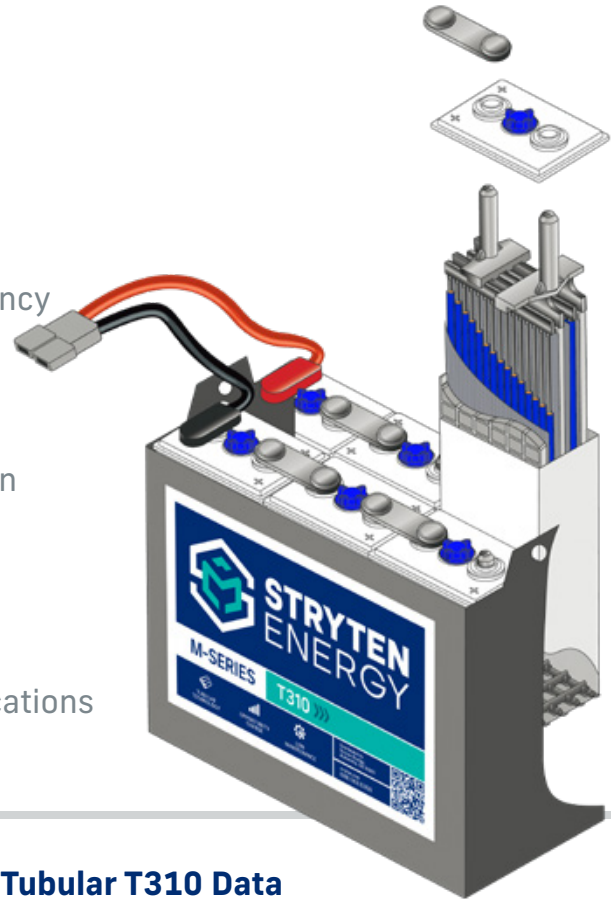

M-SERIES

T310 >>>

Stryten Energy Tubular T310 batteries allow up to 90 days between watering intervals for increased uptime and reduced maintenance costs. Stryten Energy's round tube design is more efficient and delivers longer run times than competitive square tube designs. The T310 product line delivers up to 125 Ah per cell and includes a 90 Ah standard electrolyte cell that fits within the 23.3" size.

TUBULAR
TECHNOLOGY

OPPORTUNITY
CHARGE

LOW
MAINTENANCE

THE ENERGY TO CHALLENGE

LOW MAINTENANCE TUBULAR

- Low maintenance 90-day watering interval
- Engineered for premium heavy-duty performance
- Enhanced grid design for increased energy efficiency
- Increased positive spine diameter for longer life and greater efficiency
- Improved separator technology for added vibration protection
- Superior gauntlet design ensures plate and active material integrity
- Approved for opportunity and fast charging applications