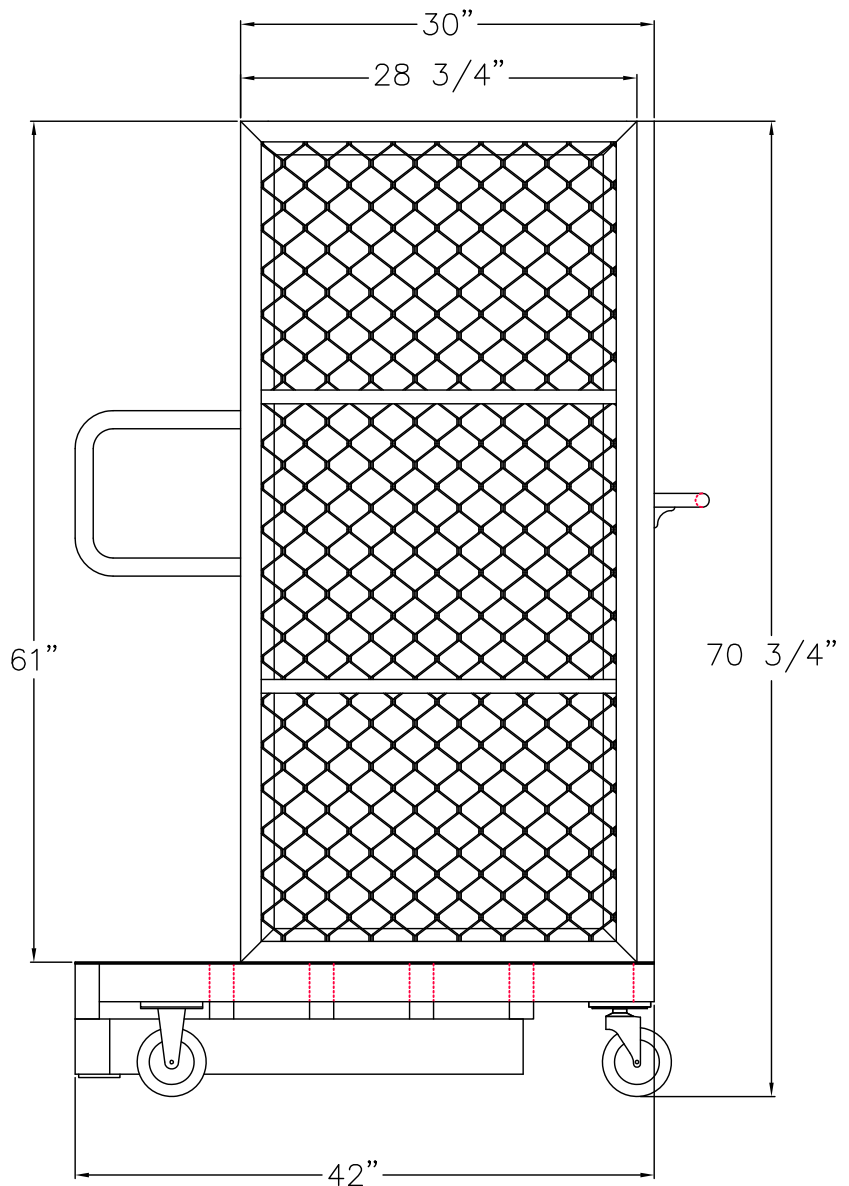

- Full-frame Welding
- Easy Load/Unload Design
- Mobile eCommerce Picking
- Easy Fork Handling

REQUEST A QUOTE TODAY

833-868-2500

TOTAL

WAREHOUSE

"PUT-AWAY"

ORDER PICKING PLATFORM CARTS

MODEL # PC99162