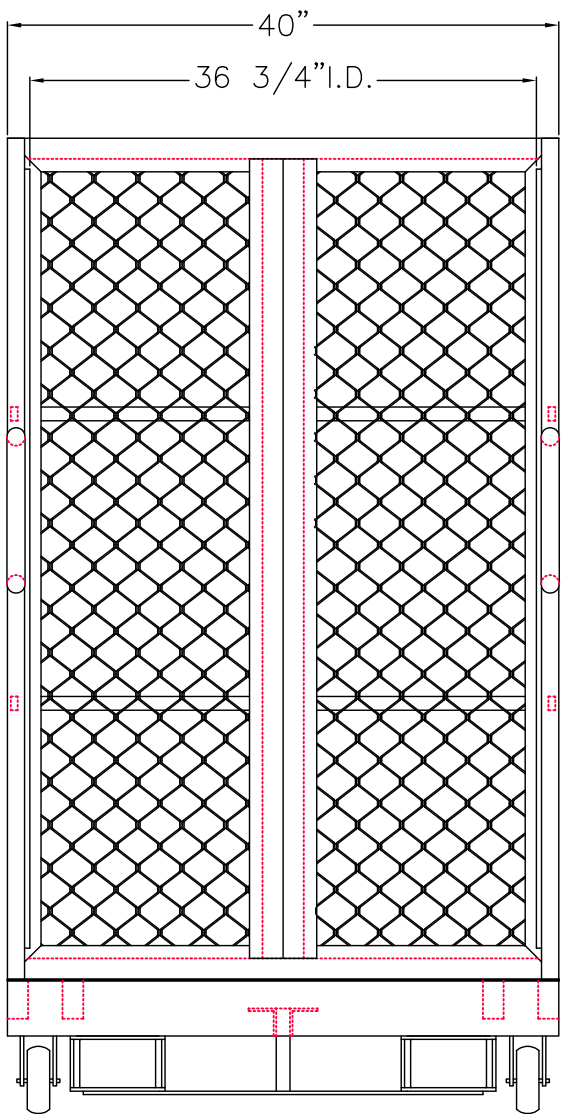

- Full-frame Welding
- Easy Load/Unload Design
- Mobile eCommerce Picking
- Easy Fork Handling

REQUEST A QUOTE TODAY

833-868-2500

TOTAL

WAREHOUSE

"PUT-AWAY"

ORDER PICKING PLATFORM CARTS

MODEL # PC99162