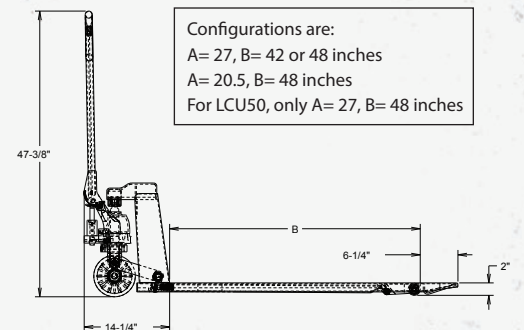

- Capacity: 5,000 lbs
- Low Height: 2.00 inches
- Raised Height: 6.75 inches
- Wheel Diameter: 7.00 inches
- Wheel Type: Nylon
- Roller Diameter: 2.00 inches
- Roller Type: Steel
- Weight: 175 lbs

OPTIONS:

LOW PROFILE

- M511LY00-X00
- Fork Length: 48 inches
- Frame Width: 27.00 inches
- Fork Width: 6.00 inches
- Weight: 175 lbs

ULTRA LOW PROFILE

- UF11LY00-000
- Fork Length: 48 inches
- Frame Width: 29.00 inches
- Fork Width: 4.75 inches
- Weight: 175 lbs

M512LY00-X00

- Fork Length: 42 inches
- Frame Width: 27.00 inches
- Fork Width: 6.00 inches
- Weight: 165 lbs

U511LY00-000

- Fork Length: 48 inches
- Frame Width: 27.00 inches
- Fork Width: 6.00 inches
- Weight: 175 lbs

M521LY00-X00

- Fork Length: 48 inches
- Frame Width: 20.50 inches
- Fork Width: 6.00 inches
- Weight: 160 lbs

TOTAL
WAREHOUSE
www.totalwarehouse.com
833-868-2500

Due to continuous product improvement, specifications are subject to change without notice or obligation. Some systems and features shown are optional at extra cost. Lift-Rite is a U.S. trademark of Lift-Rite.