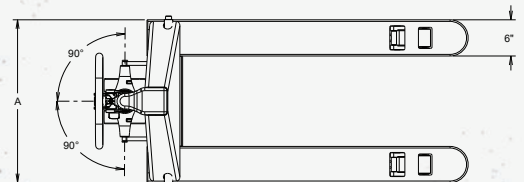

- Capacity: 5,000 lbs
- Low Height: 2.00 inches
- Raised Height: 6.75 inches
- Wheel Diameter: 7.00 inches
- Wheel Type: Nylon
- Roller Diameter: 2.00 inches
- Roller Type: Steel
- Weight: 175 lbs

OPTIONS:

LOW PROFILE

- M511LY00-X00
- Fork Length: 48 inches
- Frame Width: 27.00 inches
- Fork Width: 6.00 inches
- Weight: 175 lbs

ULTRA LOW PROFILE

- UF11LY00-000
- Fork Length: 48 inches
- Frame Width: 29.00 inches
- Fork Width: 4.75 inches
- Weight: 175 lbs

M512LY00-X00

- Fork Length: 42 inches
- Frame Width: 27.00 inches
- Fork Width: 6.00 inches
- Weight: 165 lbs

U511LY00-000

- Fork Length: 48 inches
- Frame Width: 27.00 inches
- Fork Width: 6.00 inches
- Weight: 175 lbs

M521LY00-X00

- Fork Length: 48 inches
- Frame Width: 20.50 inches
- Fork Width: 6.00 inches
- Weight: 160 lbs

TOTAL
WAREHOUSE
www.totalwarehouse.com
833-868-2500

Due to continuous product improvement, specifications are subject to change without notice or obligation. Some systems and features shown are optional at extra cost. Lift-Rite is a U.S. trademark of Lift-Rite.